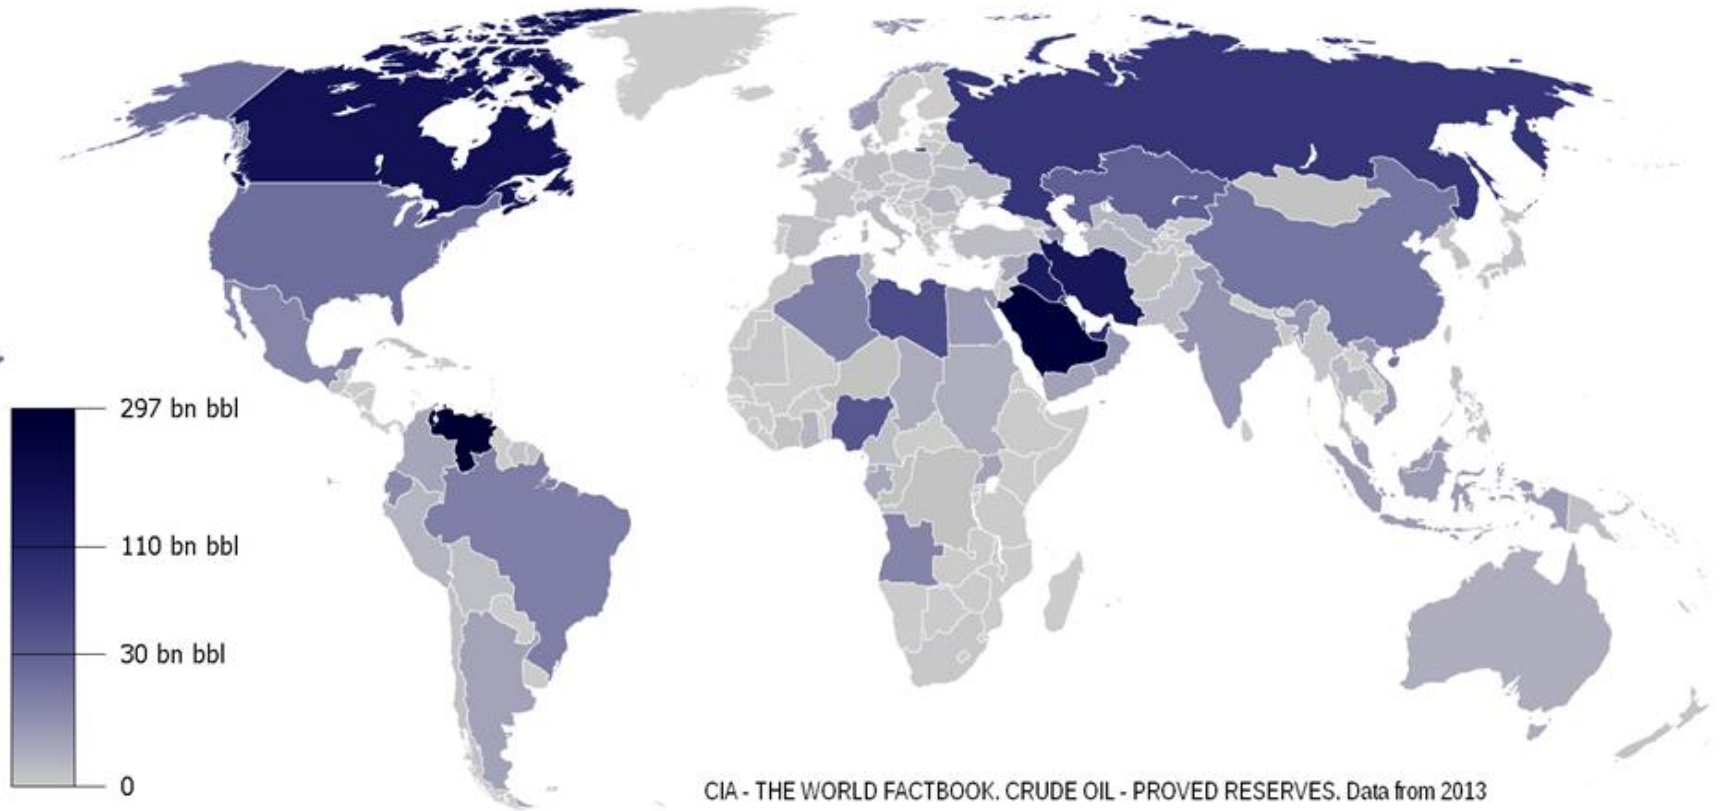

CIA - THE WORLD FACTBOOK. CRUDE OIL - PROVED RESERVES. Data from 2013

CIA - THE WORLD FACTBOOK. CRUDE OIL - PROVED RESERVES. Data from 2013